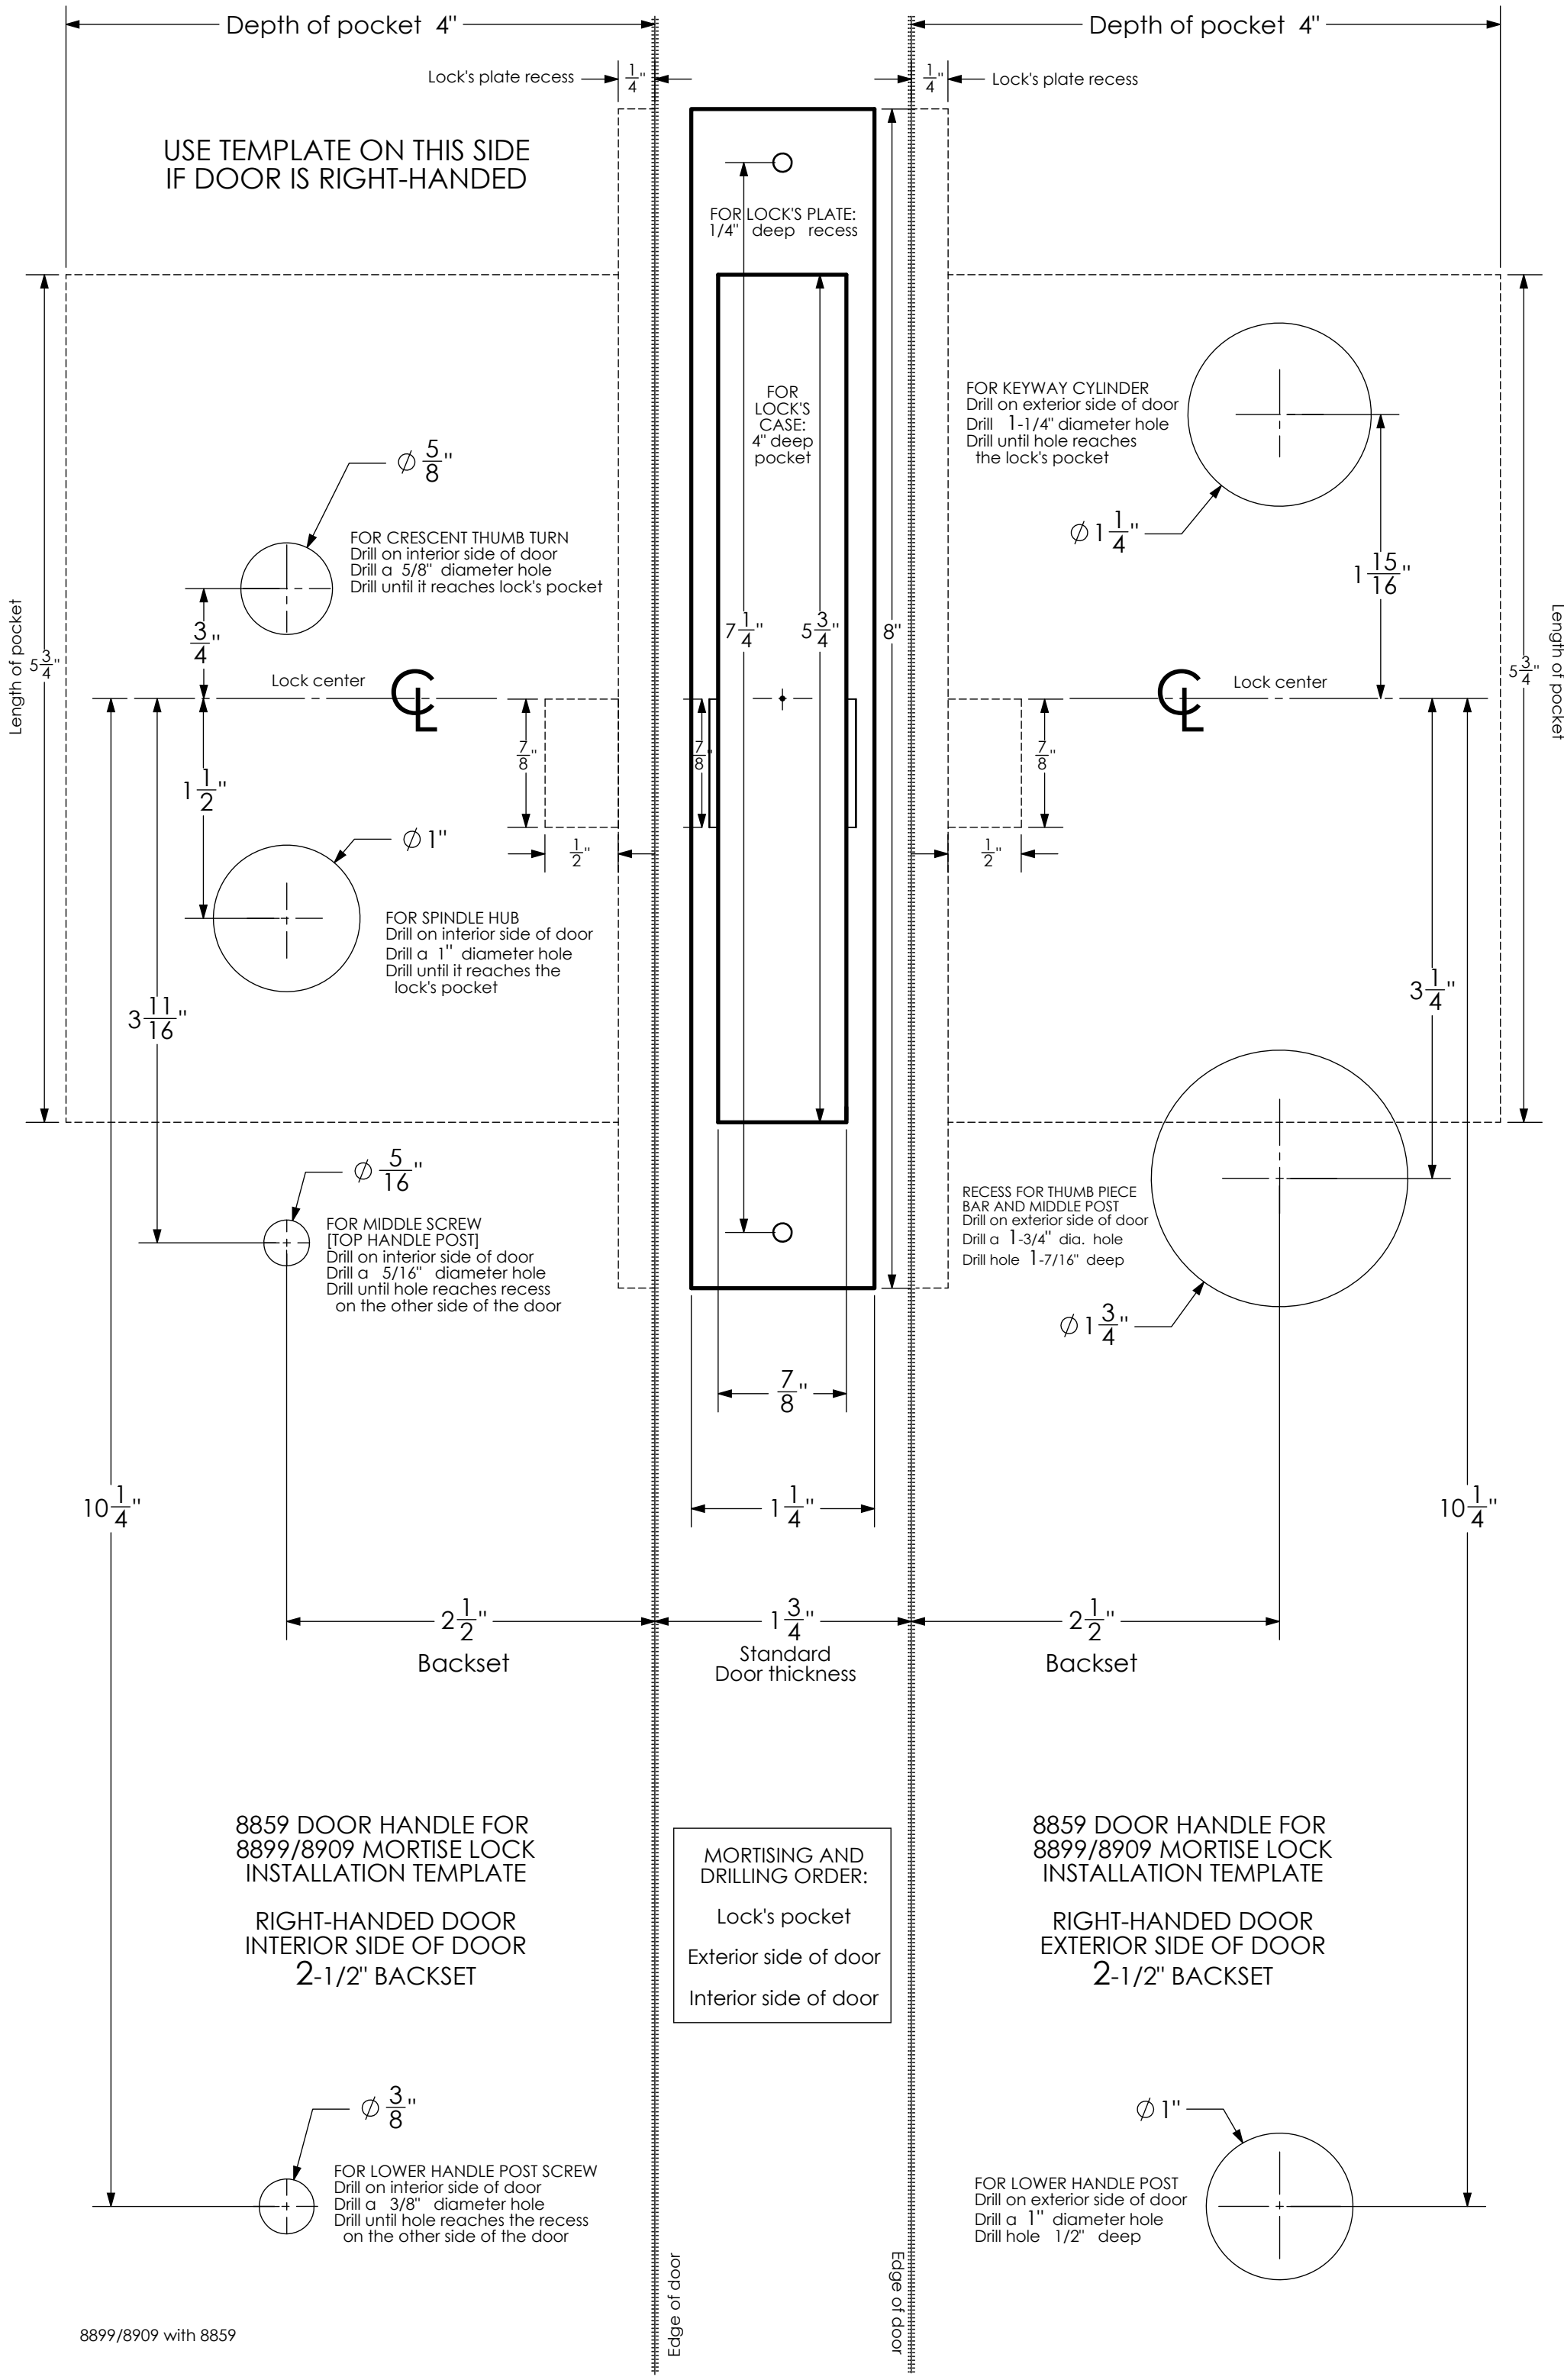

USE TEMPLATE ON THIS SIDE
IF DOOR IS LEFT-HANDED

8859 DOOR HANDLE FOR
8899/8909 MORTISE LOCK
INSTALLATION TEMPLATE

LEFT-HANDED DOOR
EXTERIOR SIDE OF DOOR
2-1/2" BACKSET

MORTISING AND
DRILLING ORDER:
Lock's pocket
Exterior side of door
Interior side of door

8859 DOOR HANDLE FOR
8899/8909 MORTISE LOCK
INSTALLATION TEMPLATE

LEFT-HANDED DOOR
INTERIOR SIDE OF DOOR
2-1/2" BACKSET

USE TEMPLATE ON THIS SIDE
IF DOOR IS RIGHT-HANDED

Length of pocket
5 3/4"

Length of pocket
5 3/4"

10 1/4"

10 1/4"

8859 DOOR HANDLE FOR
8899/8909 MORTISE LOCK
INSTALLATION TEMPLATE

RIGHT-HANDED DOOR
INTERIOR SIDE OF DOOR
2-1/2" BACKSET

8859 DOOR HANDLE FOR
8899/8909 MORTISE LOCK
INSTALLATION TEMPLATE

RIGHT-HANDED DOOR
EXTERIOR SIDE OF DOOR
2-1/2" BACKSET

MORTISING AND
DRILLING ORDER:
Lock's pocket
Exterior side of door
Interior side of door